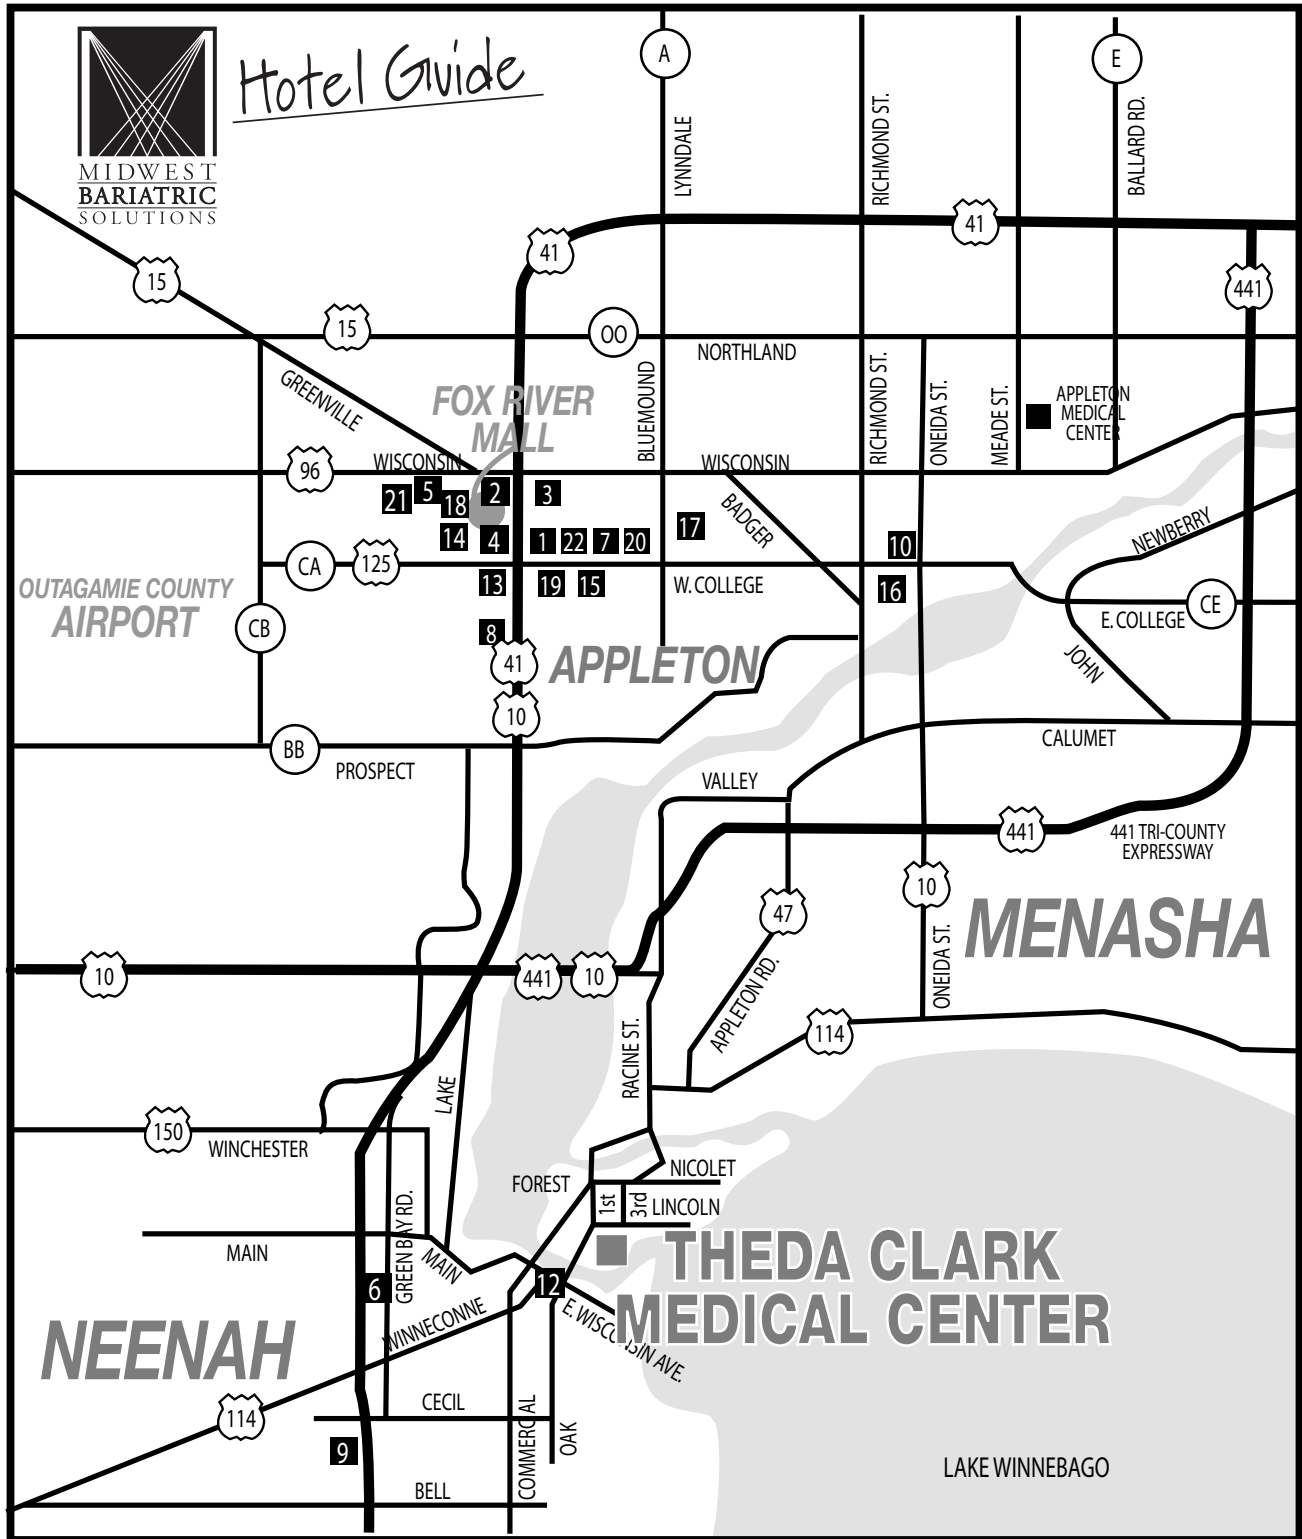

Hotel Guide

11. Hawthorn Inn & Suites (Not pictured - located 15 miles south of Neenah)

- | | | | | | | |
|---|---|--|--|---|---|--|
| 1. Budgetel Inn
3920 W. College Ave.
Appleton, WI
920-734-6070 | 4. Copper Leaf
Boutique Hotel
330 W. College Ave.
Appleton, WI
920-749-0303, 877-303-0303 | 7. Excel Inn
210 N. Westhill Blvd.
Appleton, WI
920-735-5551,
800-367-3935 | 10. Hampton Inn of Appleton
350 N. Fox River Dr.
Appleton, WI
920-954-9211,
800-426-7866 | 13. Holiday Inn Select
150 Nicolet Rd.
Appleton, WI
920-735-9955 | 17. Ramada Inn
200 N. Perkins St.
Appleton, WI
920-735-2733 | 20. Super 8 Motel
3624 W. College Ave.
Appleton, WI
920-731-0880 |
| 2. Candlewood Suites
4525 W. Wisconsin Ave.
Appleton, WI
920-739-8000 | 5. Country Inn & Suites
355 N. Fox River Dr.
Appleton, WI
920-830-3240, 800-456-4000 | 8. Extended StayAmerica
4141 Boardwalk Ct.
Appleton, WI
920-830-9596,
800-398-7829 | 11. Hawthorn Inn & Suites
3105 S. Washburn St.
Oshkosh, WI
920-313-1133,
800-527-7133 | 14. Fairfield Inn
132 Mall Dr.
Appleton, WI
920-954-0202 | 18. Residence Inn
310 Metro Dr.
Appleton, WI
920-954-0570 | 21. Wingate Inn
300 Mail Dr.
Appleton, WI
920-993-1200 |
| 3. Comfort Suites
3809 W. Wisconsin Ave.
Appleton, WI
920-730-3800, 800-517-4000 | 6. Days Inn of Fox Cities
495 S. Green Bay Rd.
Neenah, WI
920-720-9020,
800-329-7466 | 9. Fox Valley Inn
2000 Holly Rd.
Neenah, WI
920-734-9872 | 12. Holiday Inn
Neenah Riverwalk
123 E. Wisconsin Ave.
Neenah, WI 54956
920-725-8441
<small>(Located 4 blocks from Theda Clark)</small> | 15. Midway Hotel
3033 W. College Ave.
Appleton, WI
920-731-4141 | 19. Road Star Inn
3623 W. College Ave.
Appleton, WI
920-731-5271 | 22. Woodfield Suites
3730 W. College Ave.
Appleton, WI
920-734-7777 |